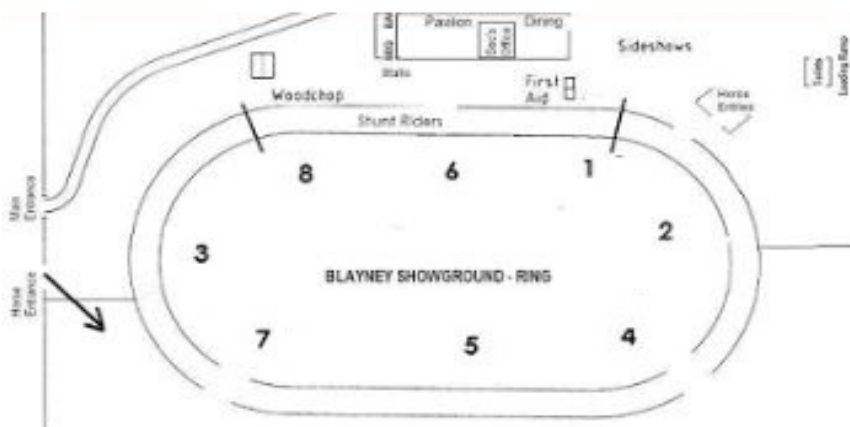

134th Annual

BLAYNEY SHOW

Saturday
10th March 2012

RING EVENTS

www.emmasshowhorses.com

ENTRY TO SHOWGROUND

FAMILY \$30 (2 adults & children to 16 yrs)

ADULTS \$10 SCHOOL CHILDREN \$ 5